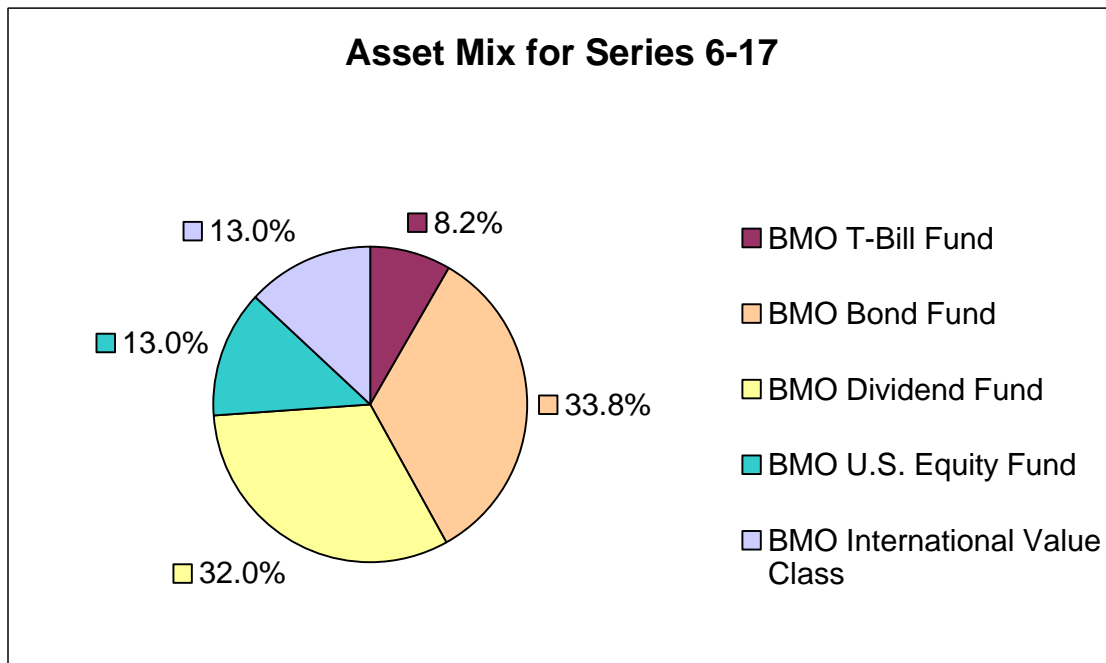

BMO LifeStage Retirement Income Portfolio - Current Pay

As of July 12, 2010

As of July 12, 2010

BMO LifeStage Retirement Income Portfolio - Current Pay

As of July 12, 2010