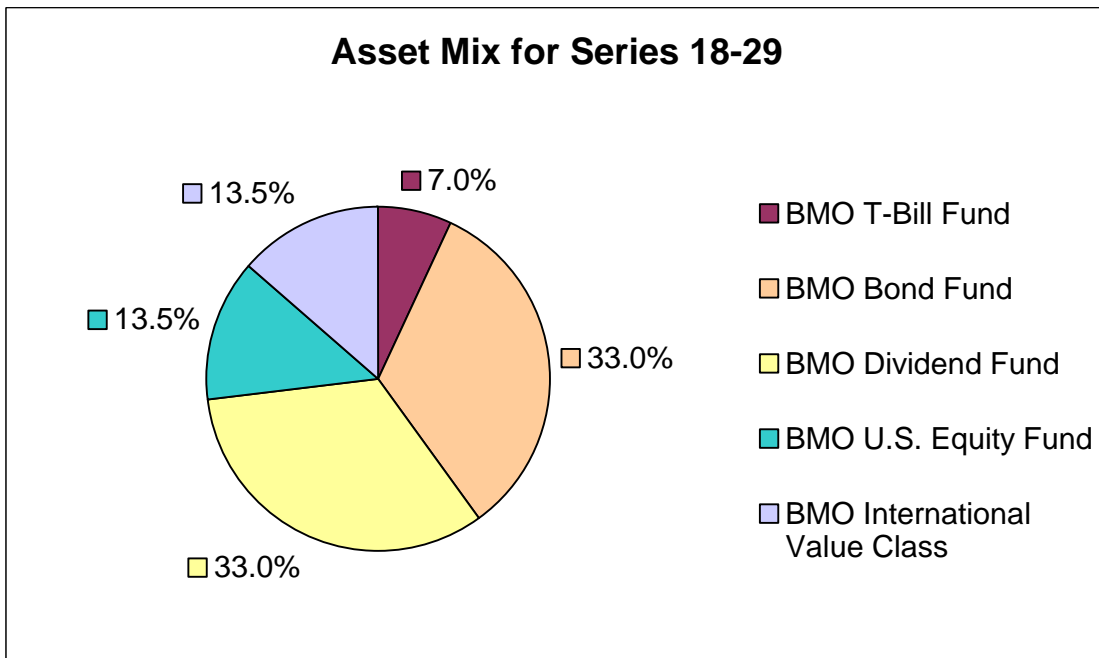

BMO LifeStage Retirement Income Portfolio - Current Pay

As of July 12, 2010

As of July 12, 2010

BMO LifeStage Retirement Income Portfolio - Current Pay

As of July 12, 2010