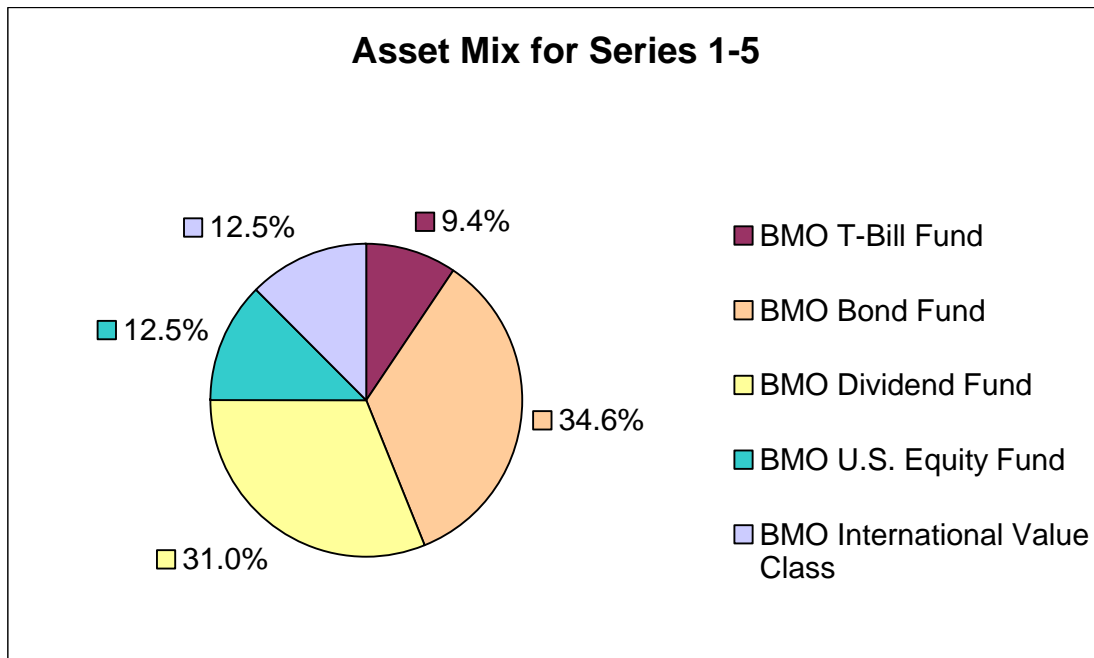

BMO LifeStage Retirement Income Portfolio - Current Pay

As of July 12, 2010

As of July 12, 2010

BMO LifeStage Retirement Income Portfolio - Current Pay

As of July 12, 2010